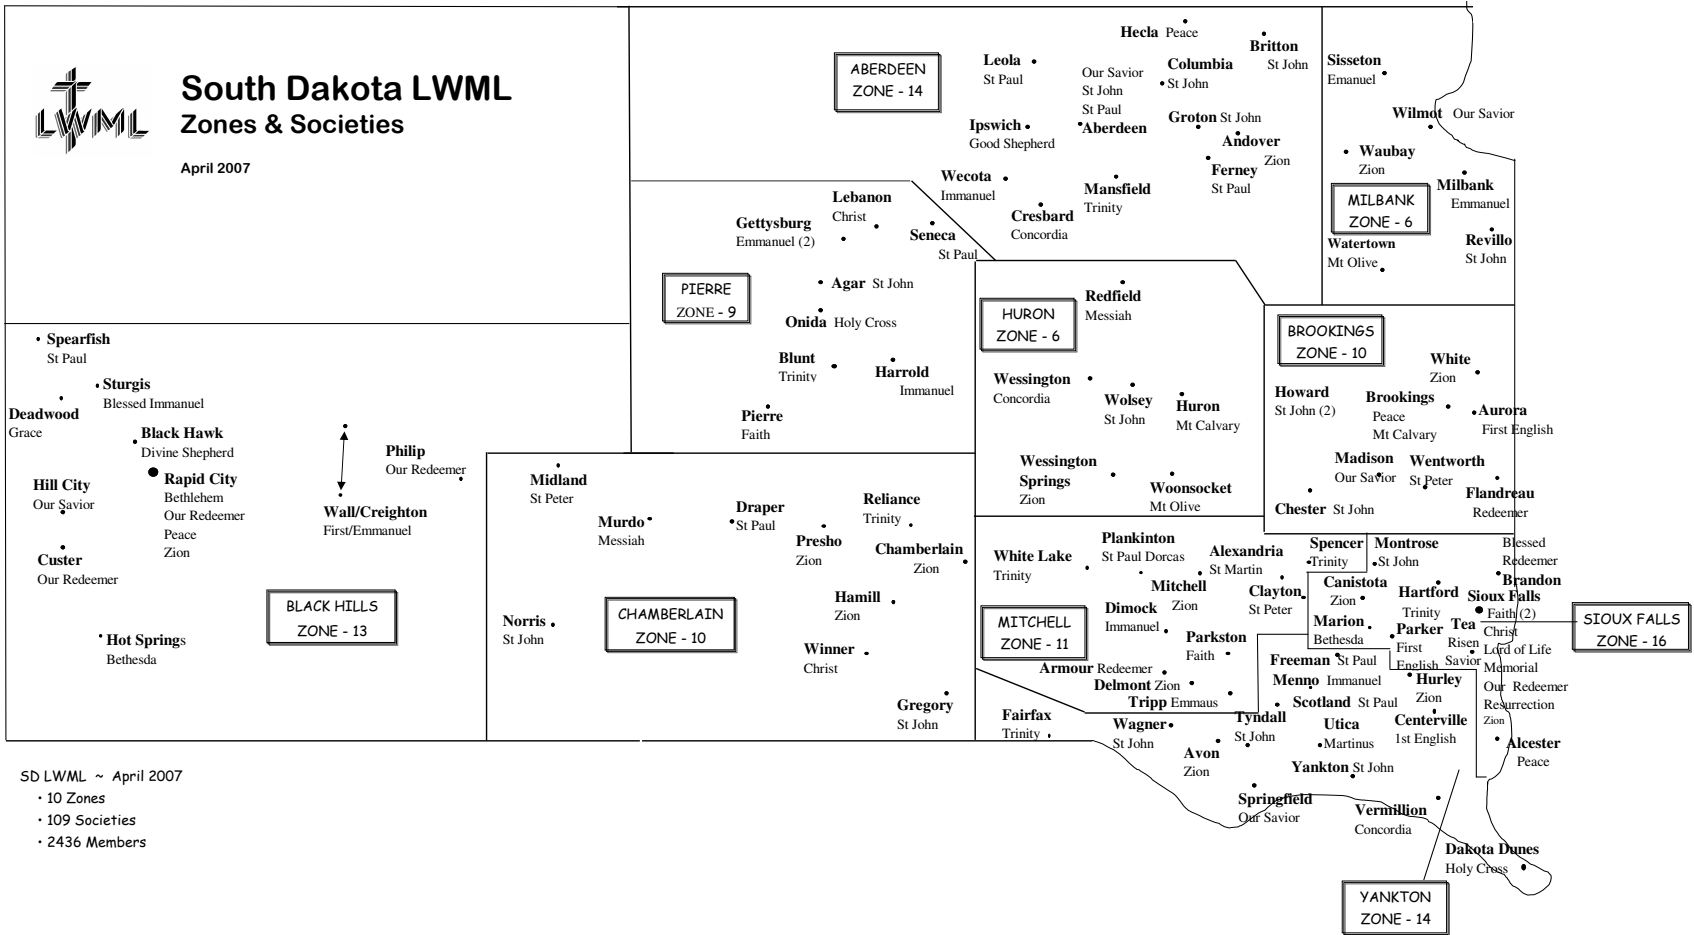

South Dakota LWML Zones & Societies

April 2007

SD LWML ~ April 2007

- 10 Zones
- 109 Societies
- 2436 Members